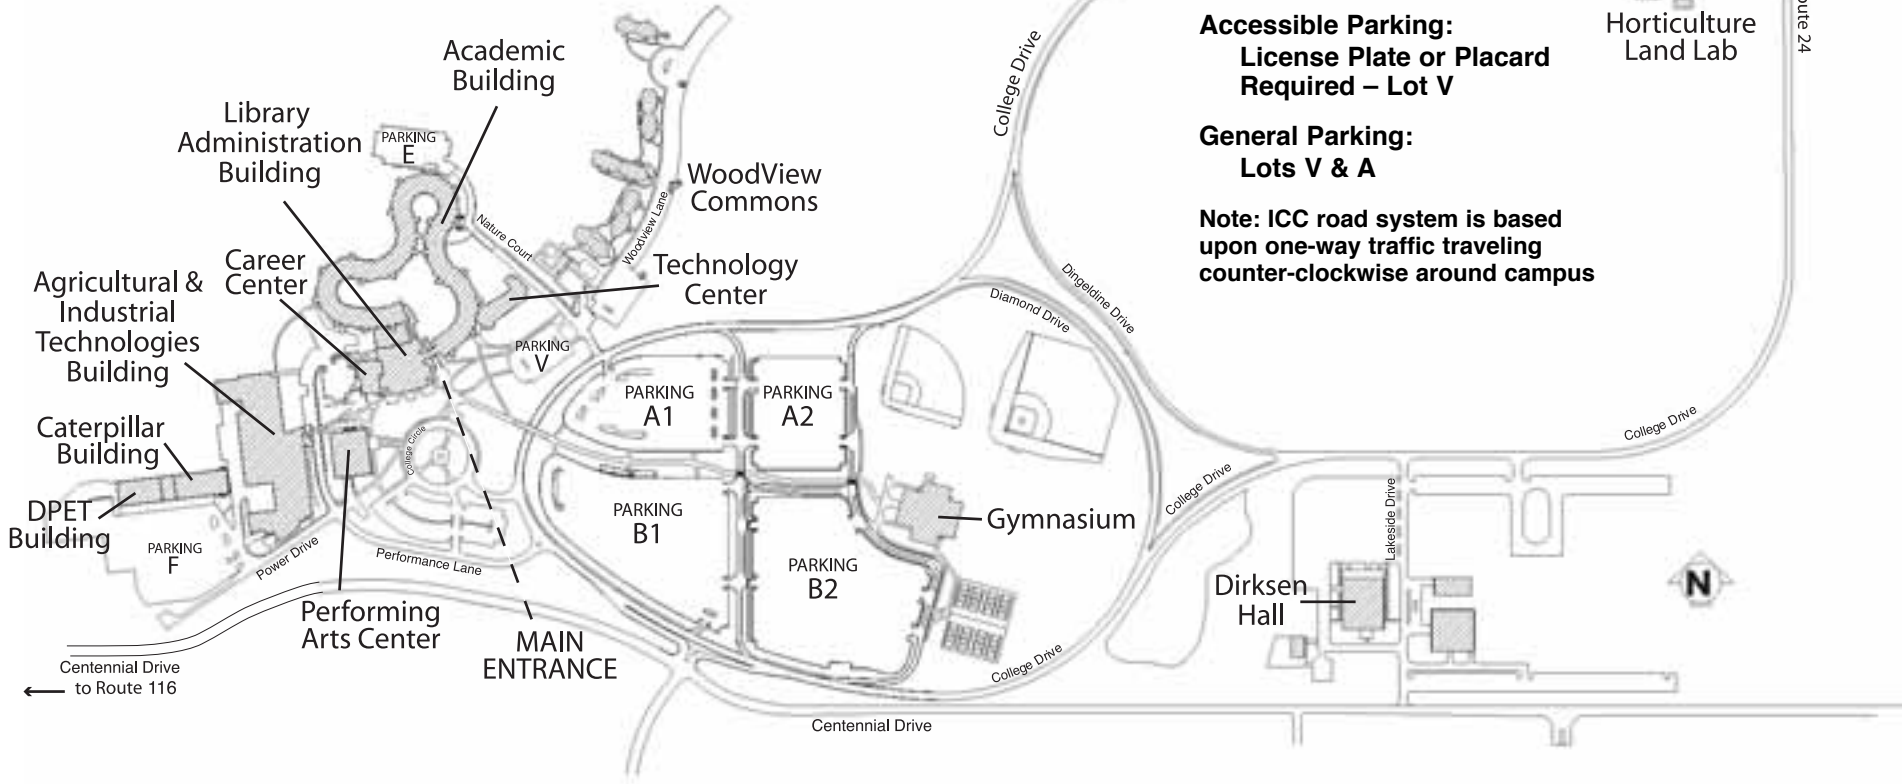

East Peoria Campus

Accessible Parking:
License Plate or Placard
Required – Lot V

General Parking:
Lots V & A

**Note: ICC road system is based
upon one-way traffic traveling
counter-clockwise around campus**

RT. 24

Frisbee
Golf
Course

PARKING
G

Horticulture
Land Lab

↑ to Route 24

← Centennial Drive
to Route 116

Centennial Drive