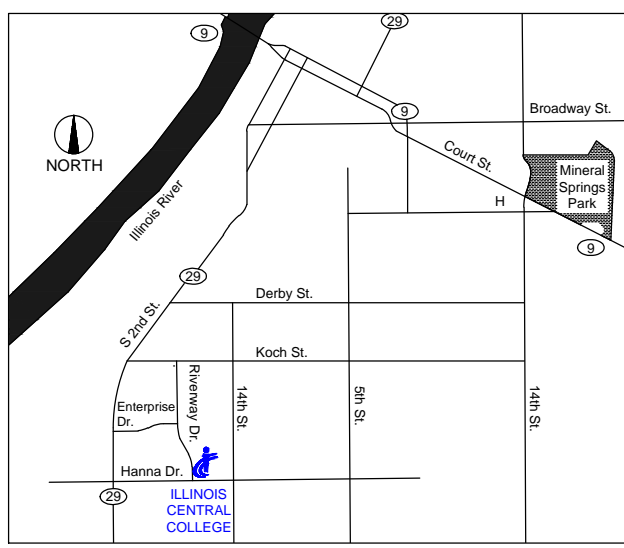

**LEGEND**

-  - MENS RESTROOM
-  - WOMENS RESTROOM
-  - AUTOMATIC DOOR
-  - AED LOCATION

**Illinois Central College South**  
 Riverway Business Park  
 225 Hanna Drive  
 Pekin, IL 61635