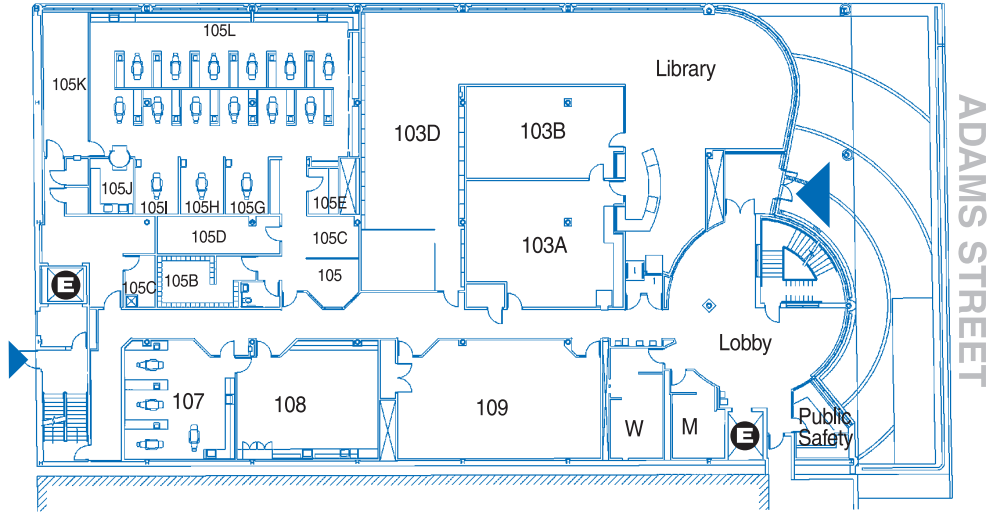

Thomas Building

201 S.W. Adams Street

MAIN LEVEL

FULTON PLAZA

UPPER LEVEL

LOWER LEVEL

-  stairs
-  elevator
-  entrance
-  N

Current as of 5-04