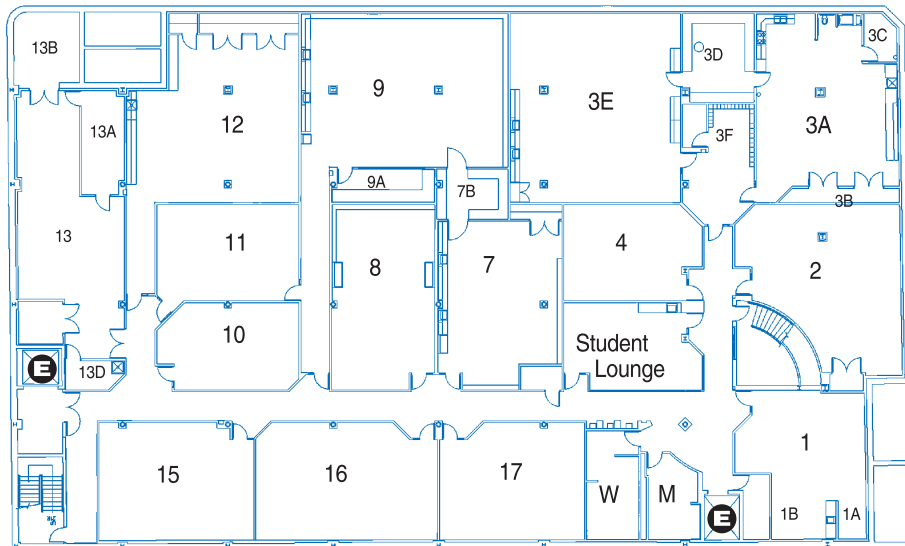

Thomas Building

201 S.W. Adams Street

MAIN LEVEL

FULTON PLAZA

UPPER LEVEL

LOWER LEVEL

-  stairs
-  elevator
-  entrance
-  N

Current as of 5-04