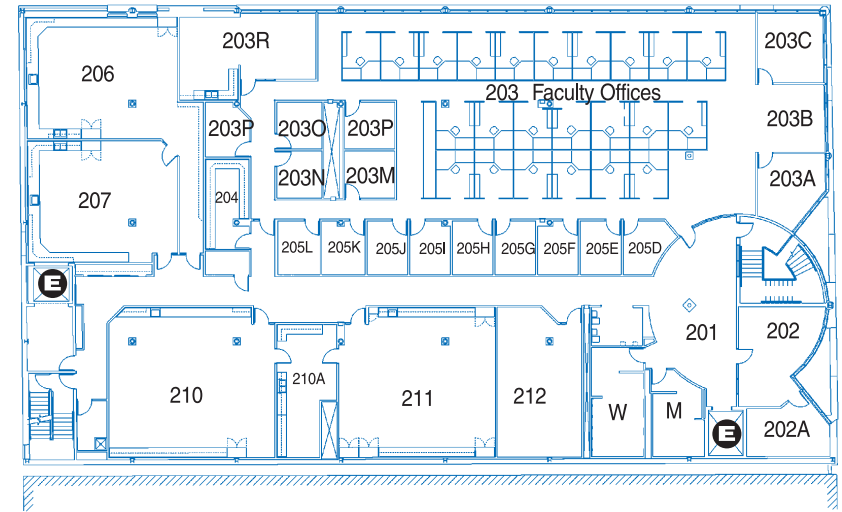

Thomas Building

201 S.W. Adams Street

MAIN LEVEL

FULTON PLAZA

UPPER LEVEL

LOWER LEVEL

-  stairs
-  elevator
-  entrance
-  N

Current as of 5-04